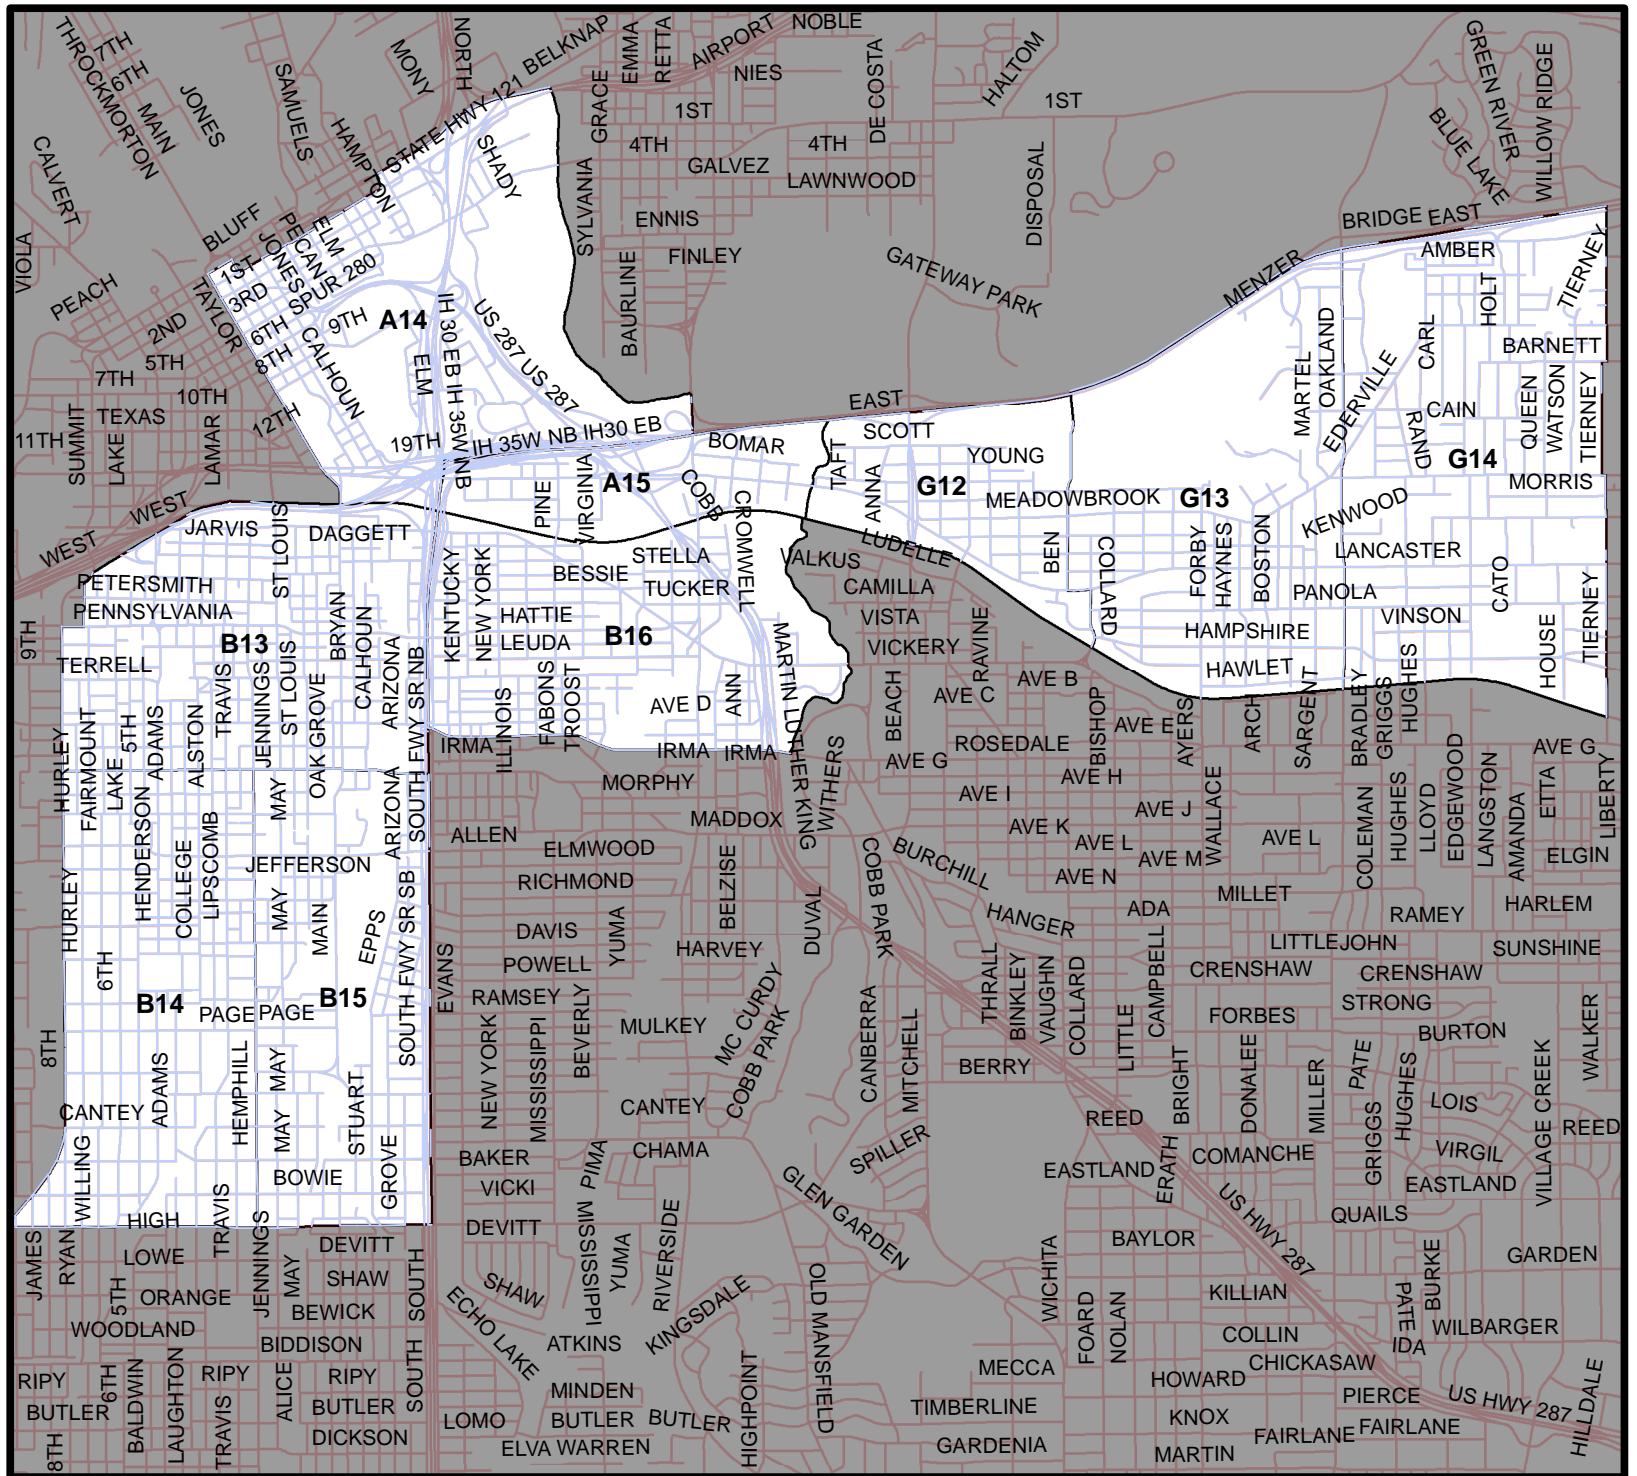

City of Fort Worth

High Impact Zone (1)

Legend

-  CFW Beats in HIZ 1
-  Outside High Impact Zone
-  Streets in HIZ 1

4